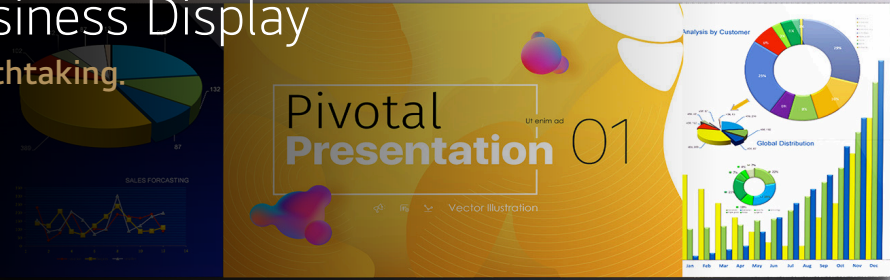

The LG DVLED Ultimate Business Display

One display. Brilliantly simple. Utterly breathtaking.

2K FULLHD

81" - 217"

dual2K Ultra Stretch

147" - 393"

4K ULTRAHD

136" - 325"

dual4K Ultra Stretch

294" - 589"

8K XHD

271" - 325"

THE DISPLAY

All parts and components in one ready-to-assemble bundle

- LG direct view LED panels
- 4K LG controller
- 5% Spare modules
- Spare boards and parts
- Service tool