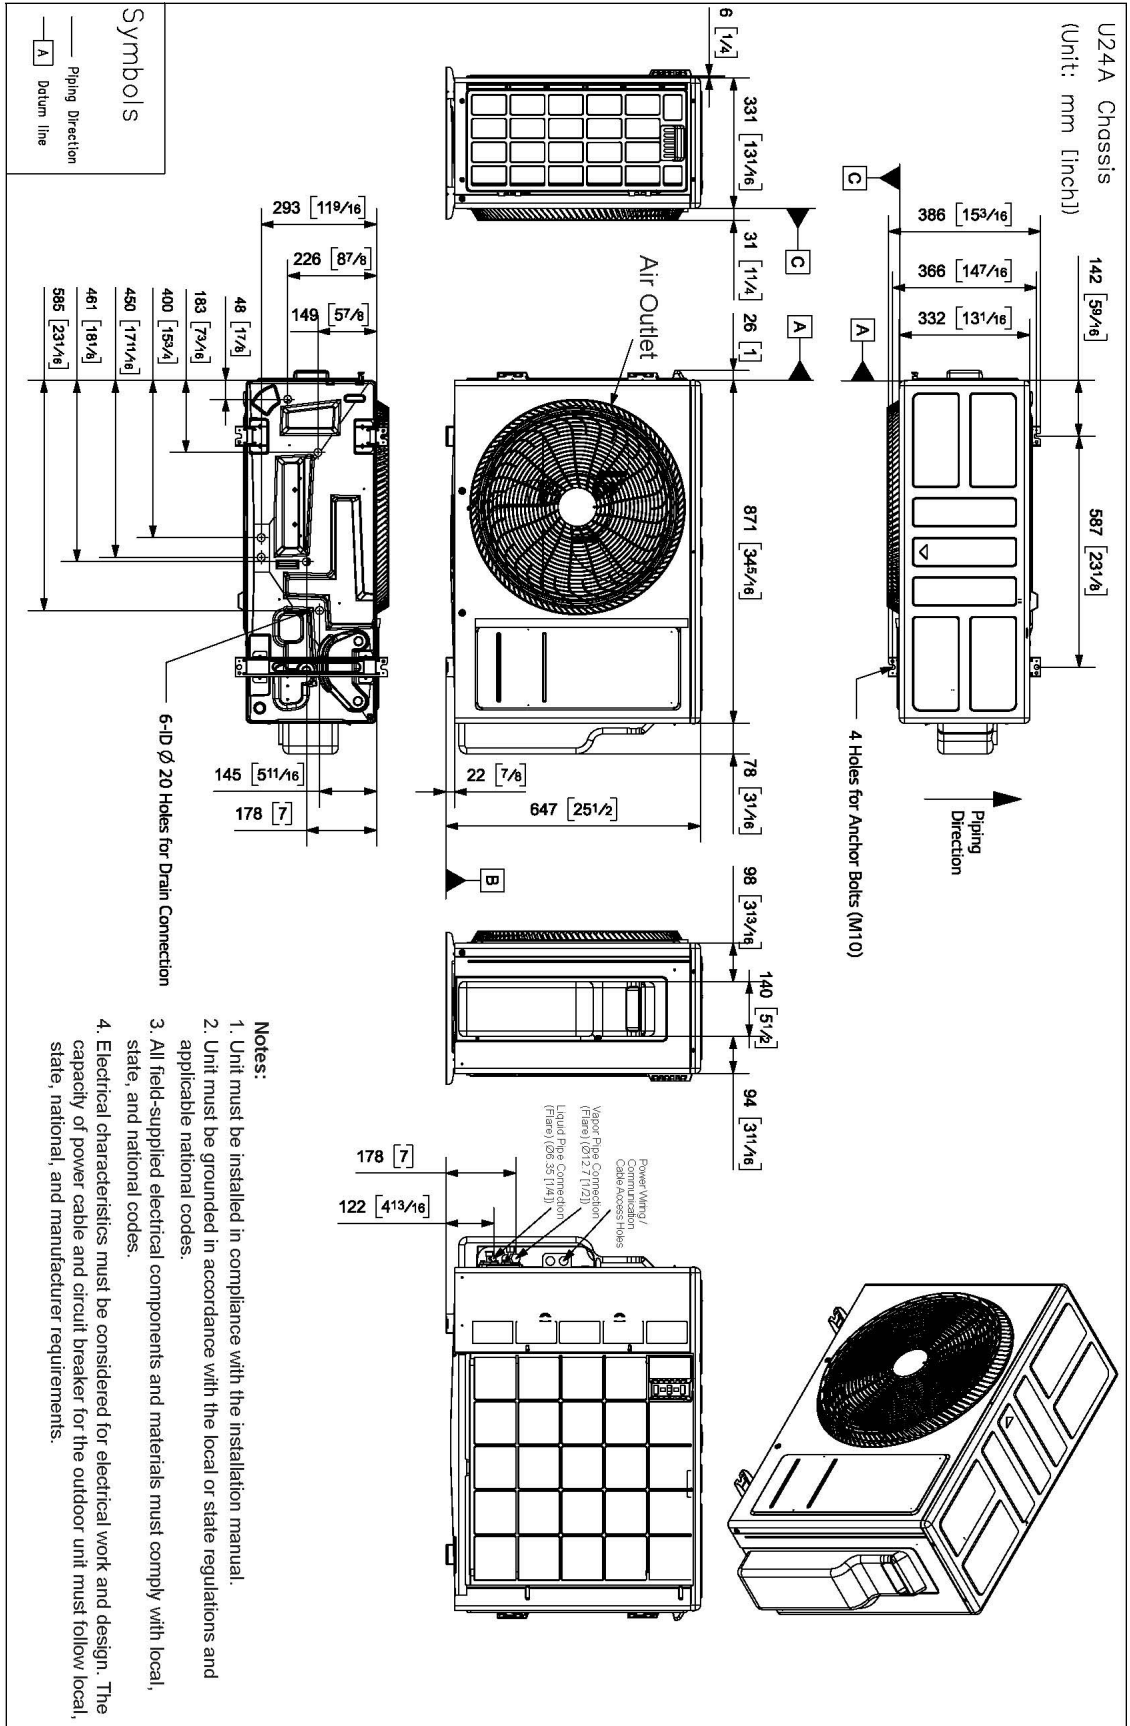

KSSAC241A

R32 Single Zone Mega Wall Mount

Outdoor Unit (ODU) - KUSAC241A, Indoor Unit (IDU) - KNSAC241A

Tag No.: _____

Date: _____

PO No.: _____

KSSAC241A

R32 Single Zone Mega Wall Mount

Outdoor Unit (ODU) - KUSAC241A, Indoor Unit (IDU) - KNSAC241A

Tag No.: _____

Date: _____

PO No.: _____