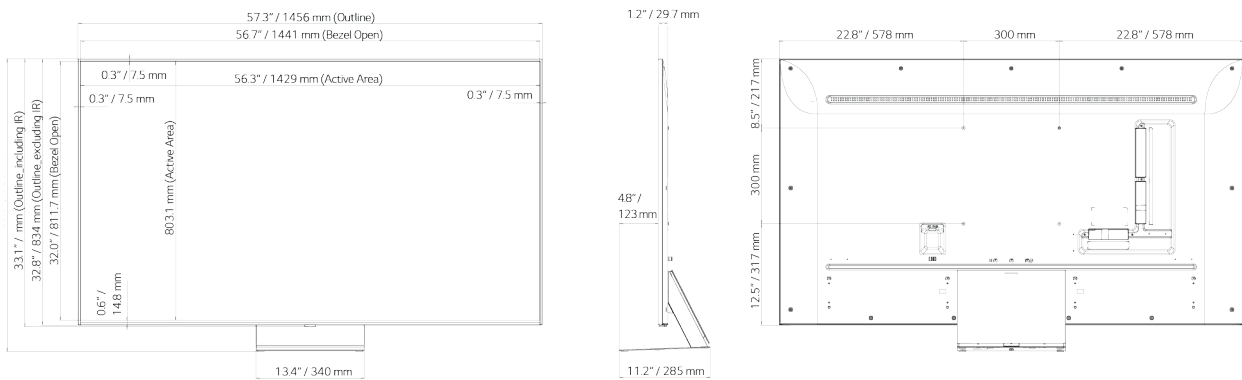

Rear Vertical (Side Facing)

* Lettering and bar codes may not exactly match this illustration.

DIMENSIONED DRAWINGS

75"

65"

55"

50"

SPECIFICATIONS