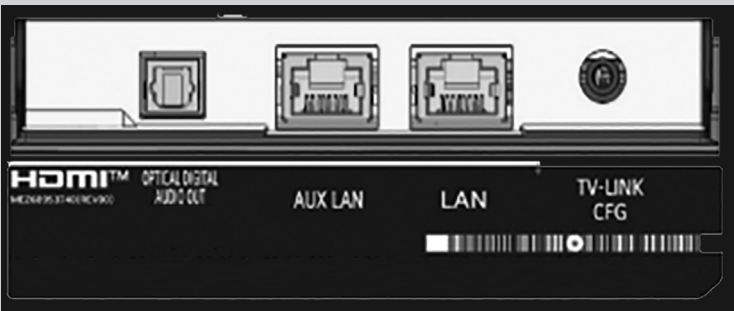

CONNECTIVITY*

75" / 65" / 55" / 50"

Rear Horizontal (Bottom Facing)

Rear Vertical (Side Facing)