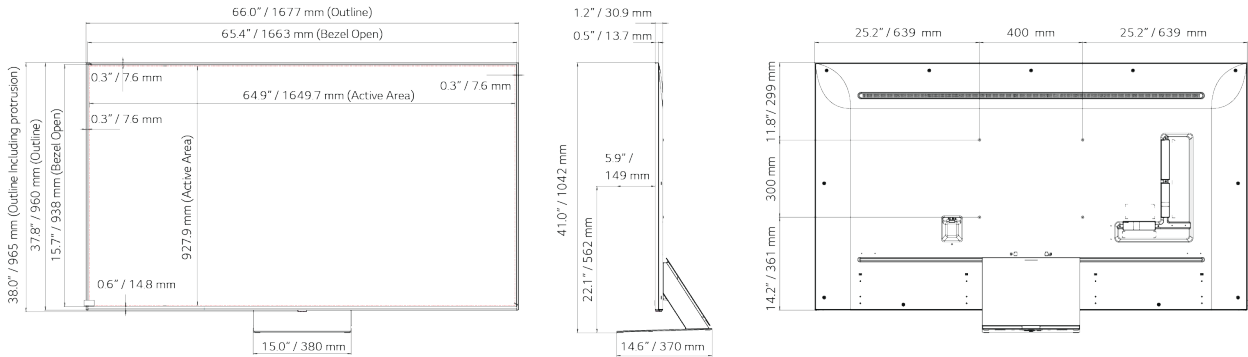

Rear Vertical (Side Facing)

* Lettering and bar codes may not exactly match this illustration.

DIMENSIONED DRAWINGS

75"

65"

55"

50"

SPECIFICATIONS