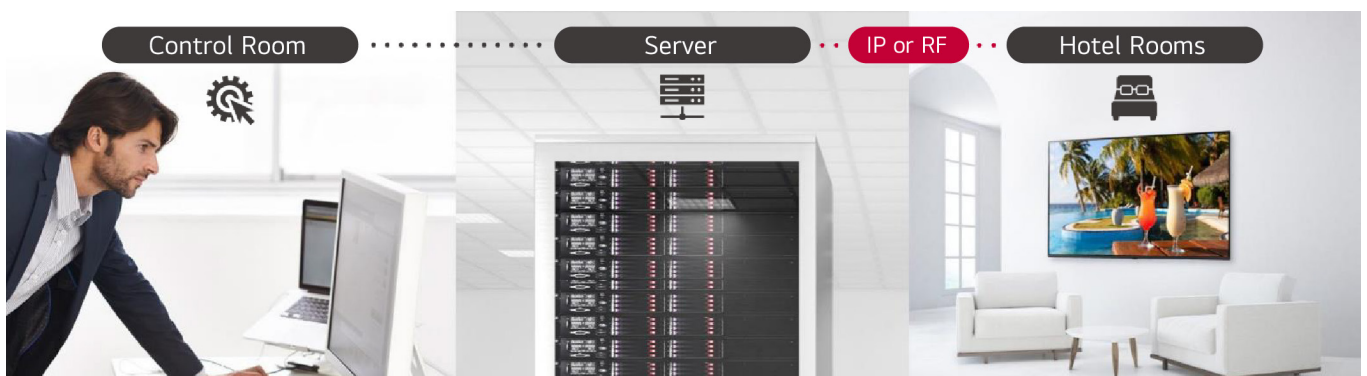

LG Hotel TV works with Google Cast™

Enjoy quick access to your personal devices with a convenient QR code on LG Hotel TV for streaming your favorite OTT shows on the big screen, and experience secure checkout with automatic erasure of personal information for peace of mind. Plus, with persisted pairing, connect your devices once and stay linked throughout your entire stay!

Works with AirPlay®

With Apple AirPlay, guests can stream content to LG Pro:Centric Smart Hotel TVs, right from their iPhone or iPad, whether it's to watch movies and shows from their favorite apps or share what's on their Apple devices, including photos, personal videos, games and more. Guests simply scan a unique, on-screen QR code after checking in to privately and securely pair their iPhone or iPad directly to the TV in the room for the duration of their stay.

Netflix and Other Favorite Apps at Your Fingertips

Stream your favorite shows and movies, including Netflix, Prime Video™, HBO Max®, YouTube™, and more, right from your guestroom TV. Relax and enjoy a wide range of entertainment, just as you would at home.*

Pro:Centric Direct

The Pro:Centric Direct hotel content management solution offers simple editing tools, making it easy to perform service and IP network-based remote management with a single click. Pro:Centric Direct enables users to customize their interface easily and efficiently manage all TVs in the facility. The most recent version provides IoT-based in-room control as well as voice control through LG Natural Language Processing.*