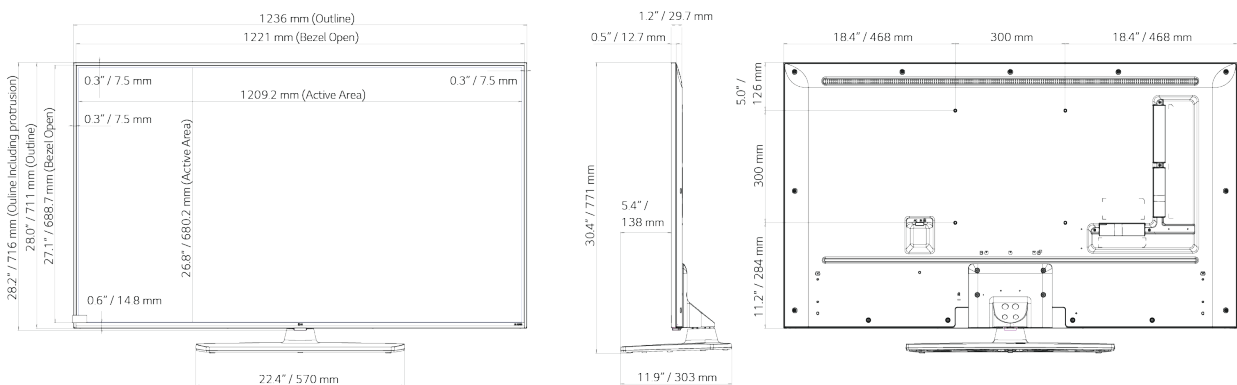

Rear Vertical (Side Facing)

* Lettering and bar codes may not exactly match this illustration.

DIMENSIONED DRAWINGS

75"

65"

55"

50"

SPECIFICATIONS