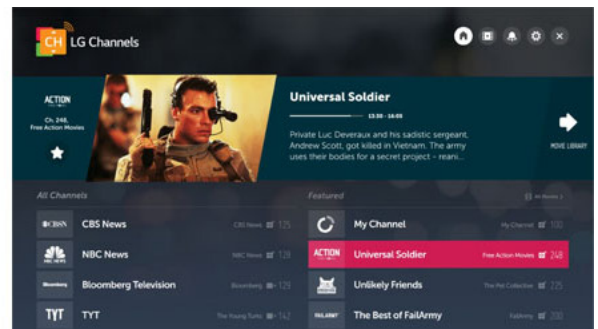

LG Channels - No cost. No contract. No cables.

Plus, no extra hardware, no login, no subscription, and no hidden fees. With its carefully curated lineup of over 95 live channels, movies and TV shows, LG Channels allows your guests to easily search, discover, and enjoy their favorite content old and new. In addition to LG Channels, the UK777H is compatible with other free-to-guest channel services, providing thousands of movie and TV options for guests.