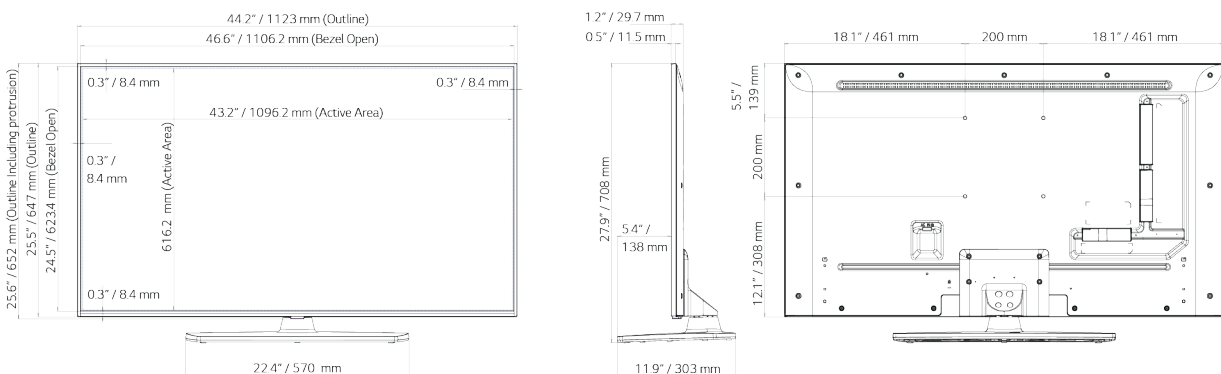

Rear Vertical (Side Facing)

* Lettering and bar codes may not exactly match this illustration.

DIMENSIONED DRAWINGS

75"

65"

55"

50"

SPECIFICATIONS